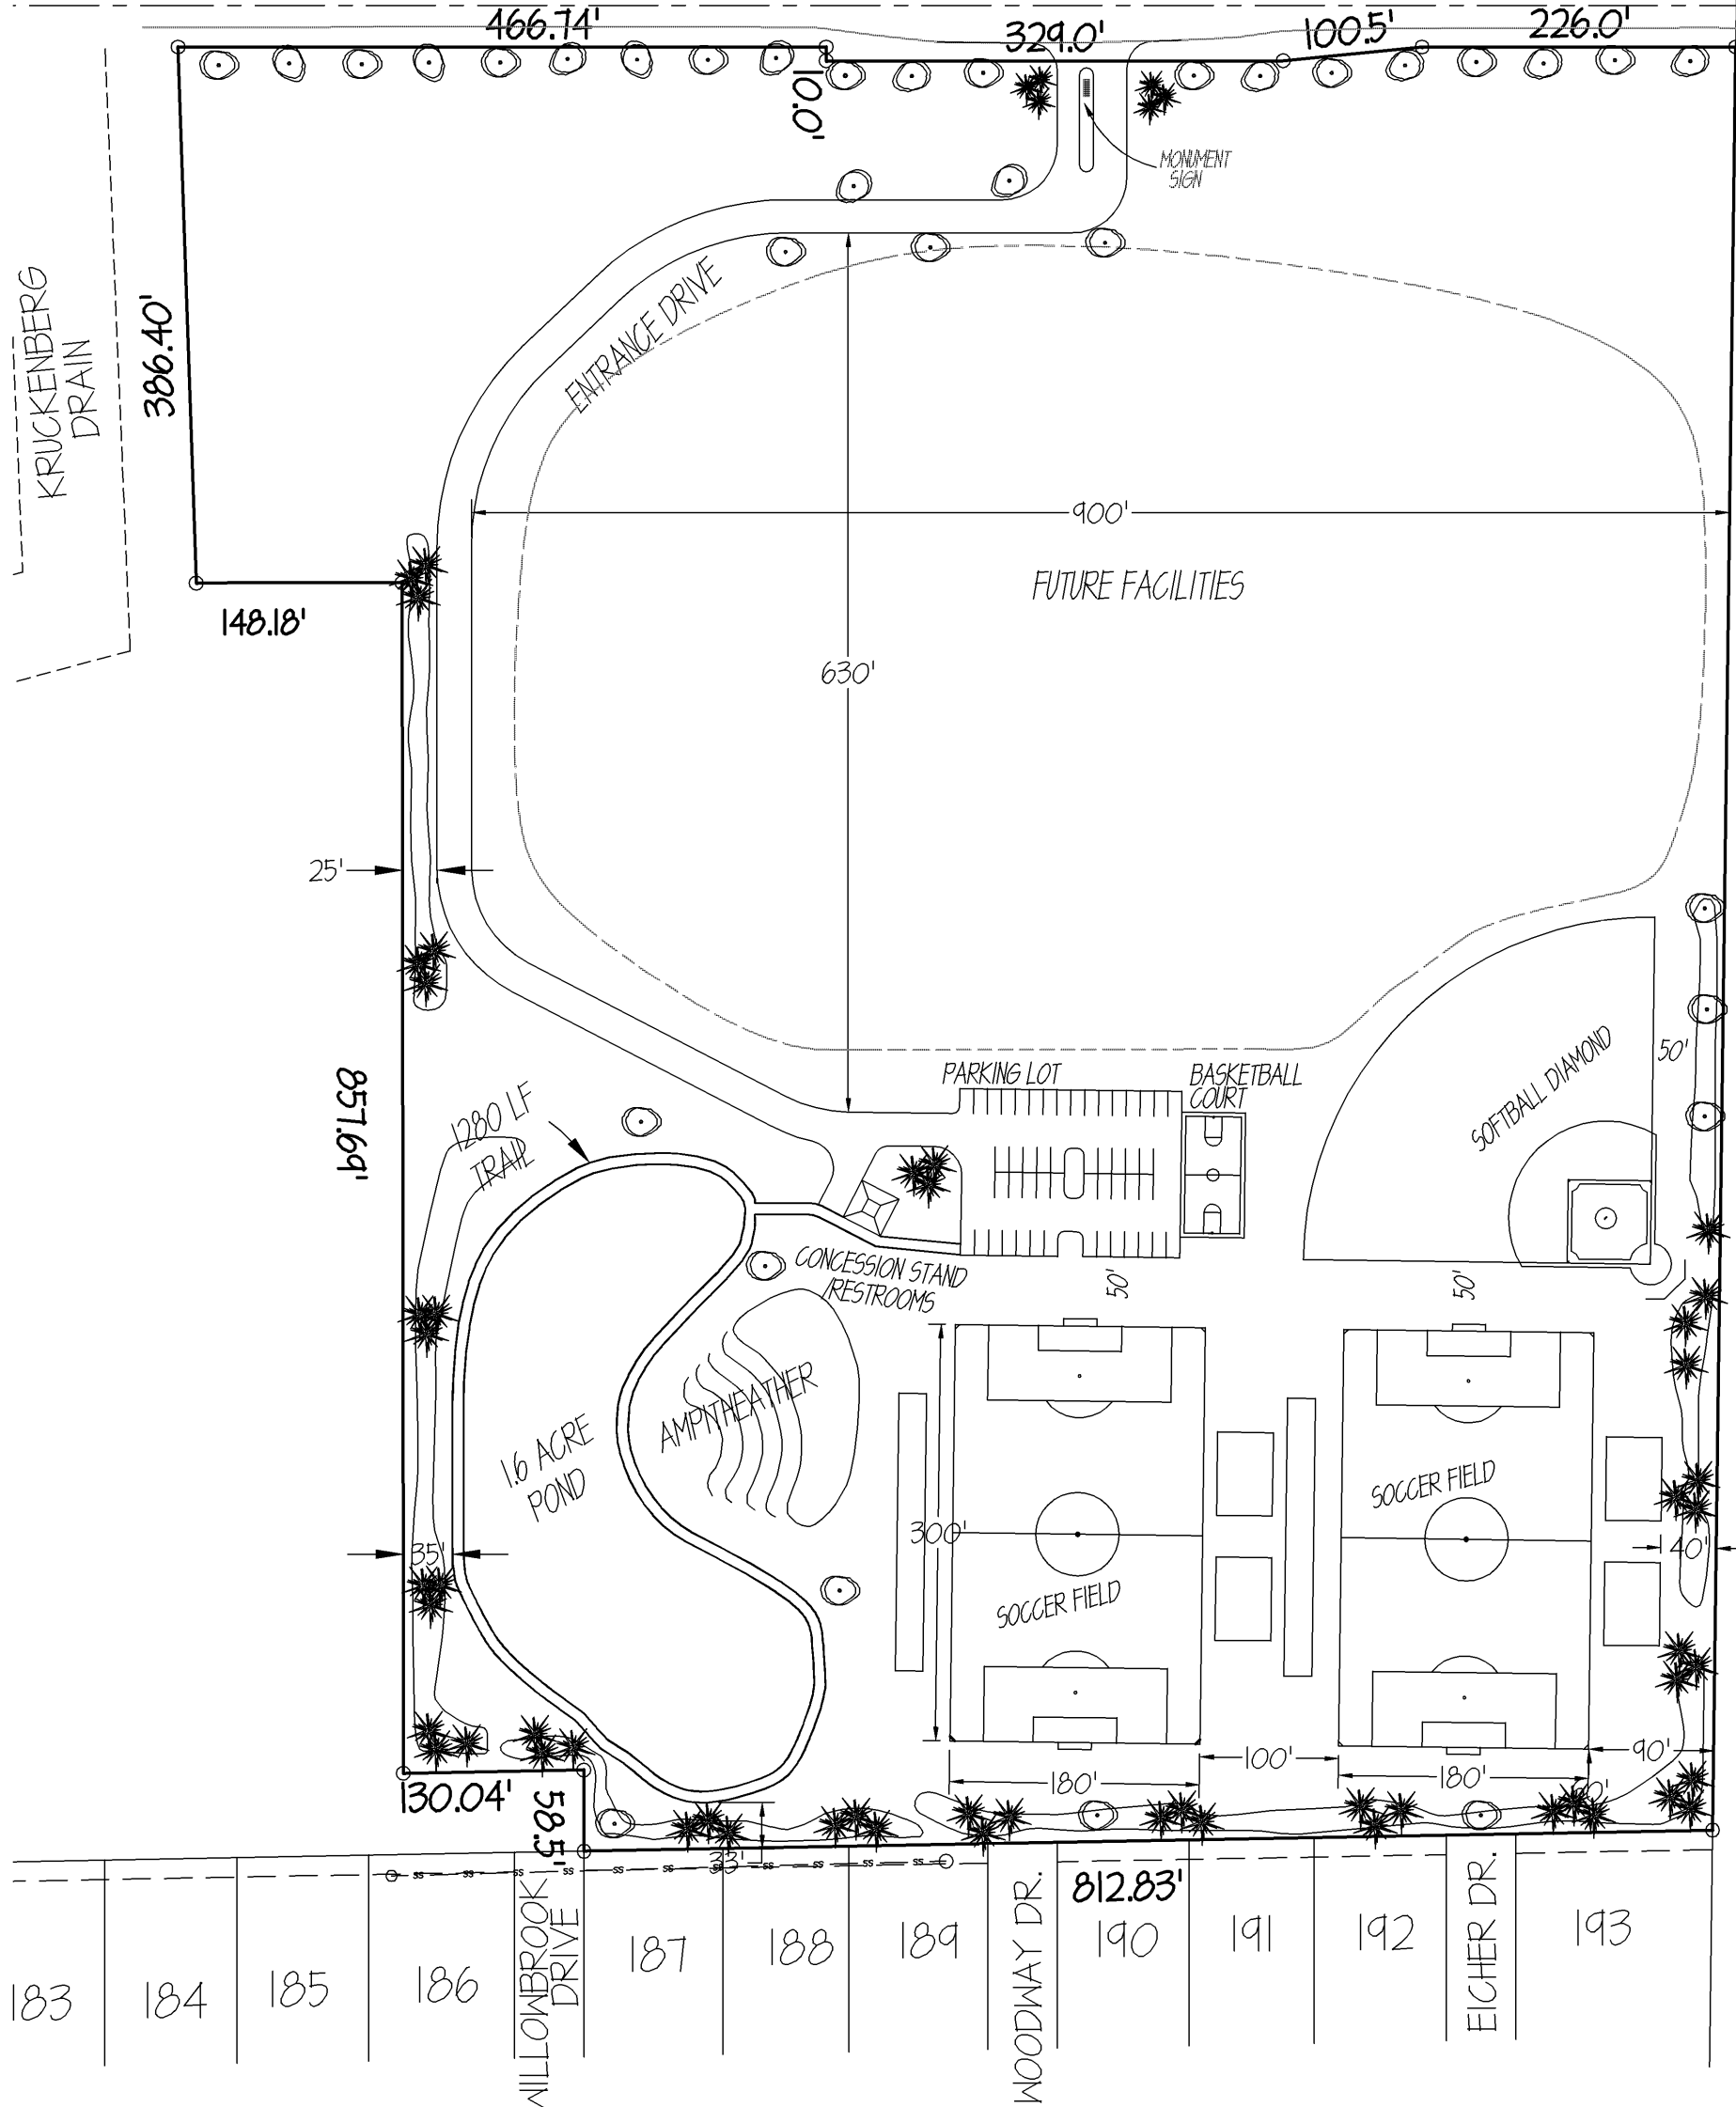

ST. JOSEPH CENTER ROAD

RED OAK DR.

KRUCKENBERG DRAIN

M ELEC PARCEL 1284.56'

ST. JOSEPH UNITED METHODIST CHURCH
 CONCEPTUAL SITE OF "MISSION FIELD"